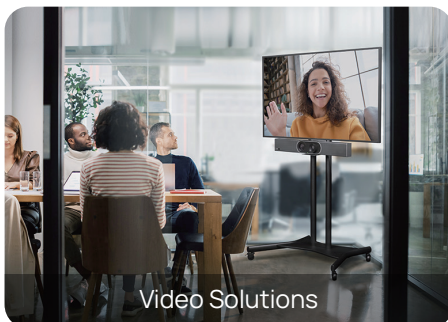

Yealink Solutions for Microsoft

Bringing Microsoft Teams Experience to Every Space

Speaker
Phone

Desk
Phone

Conference
Phone

Microsoft Teams
Room

Headset

Yealink's Core Offerings for Microsoft Teams

Yealink offers a full portfolio audio and video devices solution for Microsoft Teams that allows different professionals to work the way they love in meeting rooms, in-the-office, and on-the-go, as well as working remotely. The Teams-tailored experience helps the joint customers realize the vision of Intelligent Communication backed by a top tier one-stop UC endpoint solution provider.

One-stop
Solution Provider

One-stop Teams voice and video solutions to reduce the costs of procurement & support/services

Simplicity of
Experience

True Teams 'best of breed' with consistent Teams experience to drive user adoption

Easy Deployment &
Remote Management

Tenant admins can manage the devices via Yealink Device Management Platform

Global Coverage
& Support Services

Professional support and post-sales services for worldwide customers

Video Solutions