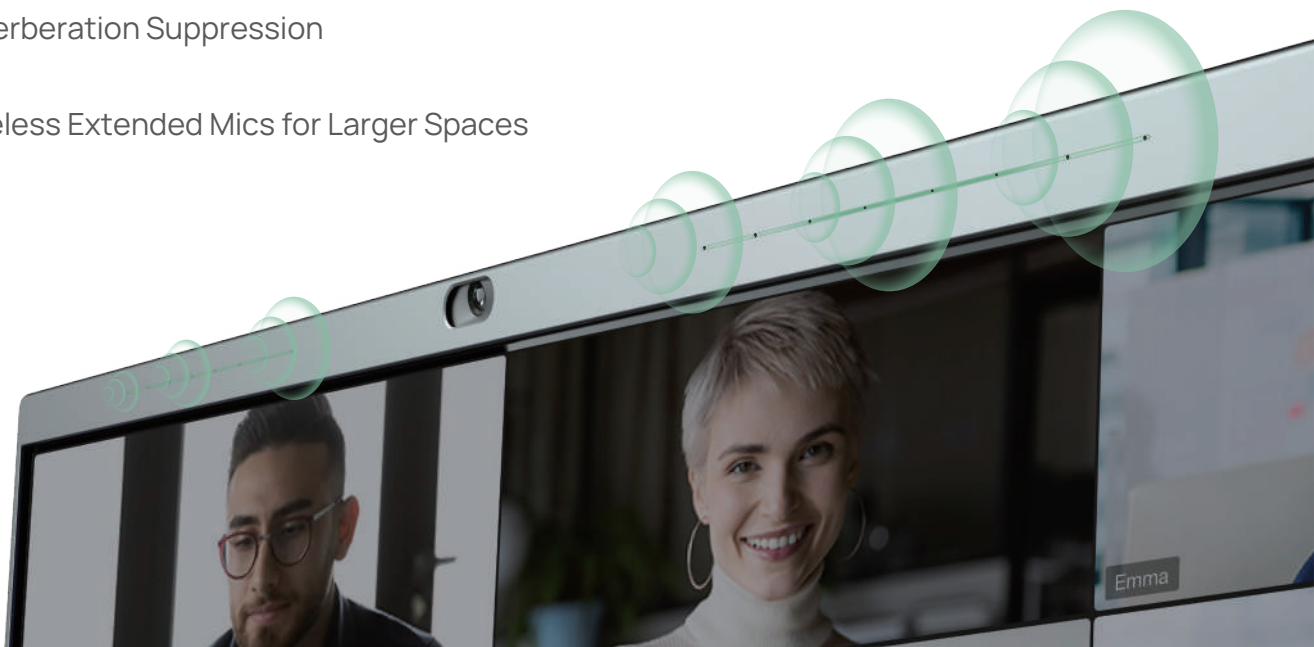

Smart Collaboration Whiteboard

– keep everyone connected and collaborative

4K visual presentation and easy menu navigation

Smart 4-level input digital ink recognition

- 
 Fingers navigating
- 
 Pen tip writing
- 
 Tail end erasing
- 
 Palm rejection
- 
 Ink to shape
- 
 Notes