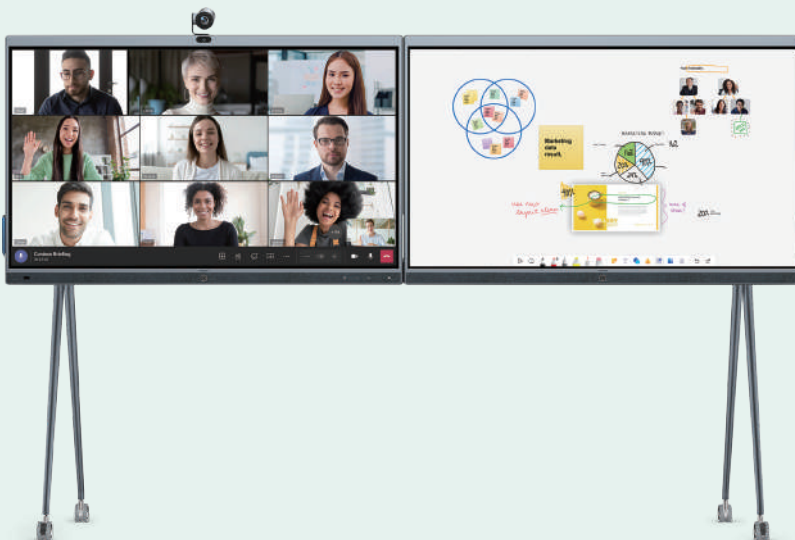

Smart Collaboration Whiteboard

– keep everyone connected and collaborative

4K visual presentation and easy menu navigation

Smart 4-level input digital ink recognition

- 
 Fingers navigating
- 
 Pen tip writing
- 
 Tail end erasing
- 
 Palm rejection
- 
 Ink to shape
- 
 Notes

WPP30

Fit to All Rooms

— make everywhere a collaborative workplace

Touch Console

Wireless Expansion Microphones

Extensible in A Medium or Large Meeting Space

Movable Floor Stand

RoomPanel

RoomSensor

MeetingBoard Specifications

Display

- 65-inch D-LED touch screen
- Ultra HD 4K (3840 x 2160 screen resolution)
- Anti-glare and anti-finger print coating
- Contrast ratio 1200:1(typ.)
- Viewing angle 178°(H) / 178°(V)
- Ratio 16:9
- Refreshing Frequency 60Hz
- Touch Points 20 points
- Location Accuracy ±1mm(over 90% Area)
- Contact Height < 2mm