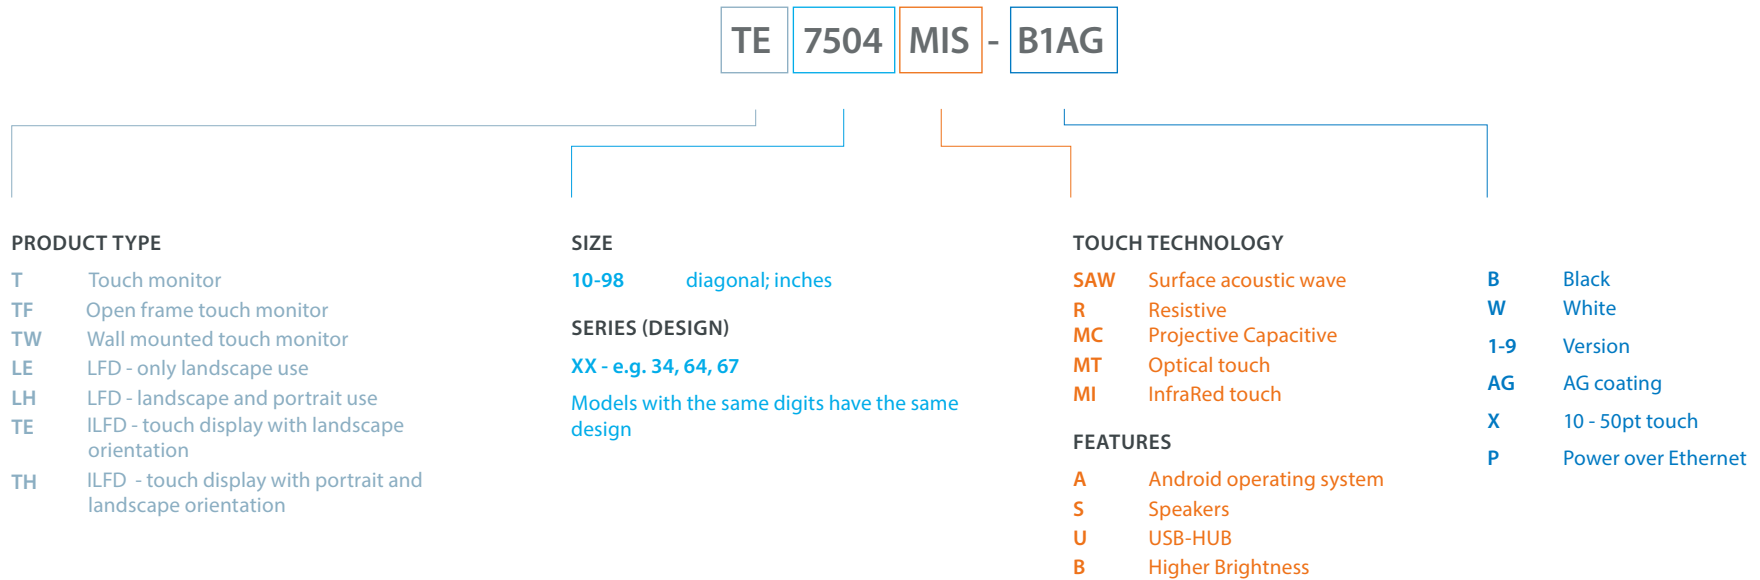

**(INTERACTIVE)
LARGE FORMAT DISPLAYS**

TOUCHSCREENS

iiyama
professional displays

THE ABC OF IIYAMA - How to find your perfect match?

Panel type? Resolution? Touch technology? Orientation or anti-glare coating? - Our model names will tell you all about the basic specifications of each product. Below you will find a practical guide explaining how to read them.